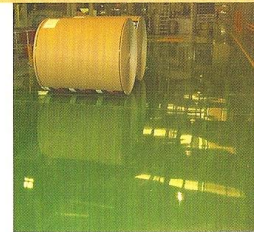

Standard Colours (readily available) for Sikafloor®-261, 261T, Sikagard®-62

Signal White RAL 9003

Beige RAL 1001

Light Grey RAL 7035

Silver Grey RAL 7001

Stone Grey RAL 7030

Dusty Grey RAL 7037

Dahlia Yellow RAL 1033